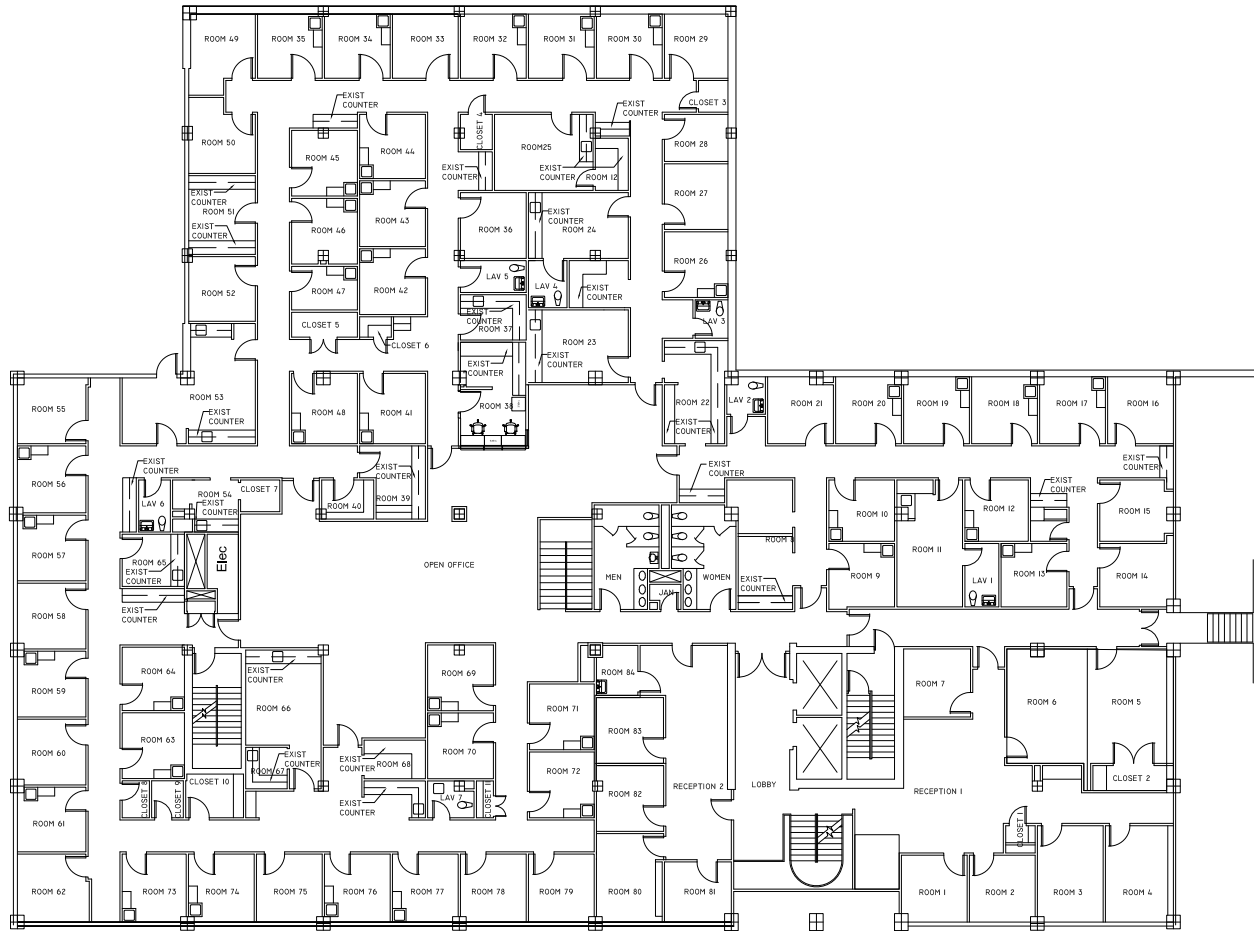

AS-BUILT - PM VERIFIED
GALLERIA TOWERS
1447 YORK ROAD
SUITE 100
LUTHERVILLE, MD
12,303 RENTABLE SQ.FT.

SCALE: N.T.S.
 DATE: 3/8/22
 REVISED:
 DESIGNER: DEC

Hill Management Services, Inc.
 9640 Deereco Road
 Timonium, Maryland 21093
 (410) 666-1000
 www.hillmgt.com

AS-BUILT - NOT VERIFIED
 GALLERIA TOWERS
 1447 YORK ROAD
 SUITE 200
 LUTHERVILLE, MD
 18,612 RENTABLE SQ.FT.

SCALE: N.T.S.
 DATE: 11/4/21
 REVISED:
 DESIGNER: DEC

Hill Management Services, Inc.
 9640 Deereco Road
 Timonium, Maryland 21093
 (410) 666-1000
 www.hillmgt.com