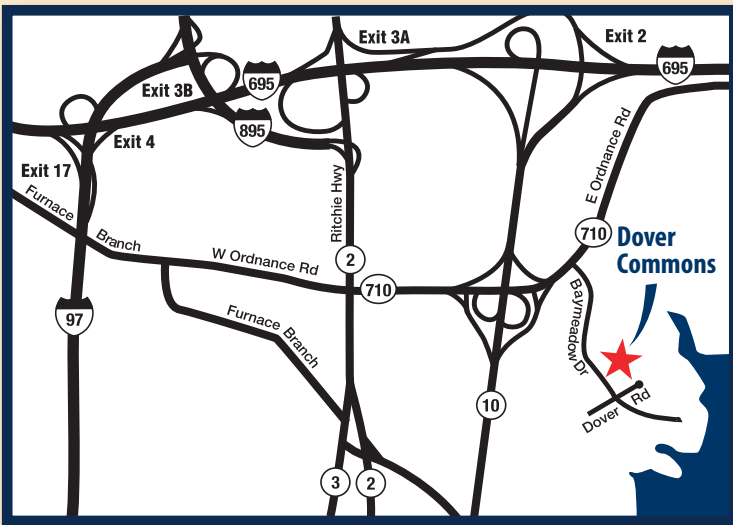

# Dover Commons

6730 Dover Road  
Anne Arundel County  
Glen Burnie, MD 21060

Located in the Bay Meadow Industrial Park, Dover Commons has easy access to I-695, Route 10, Ritchie Highway & Route 710.

This office/warehouse park is ideally located for firms servicing Baltimore and Washington, D.C. markets.

### Location

6730 Dover Road  
Anne Arundel County  
Glen Burnie, MD 21060

### Lot Size

6.5 acres